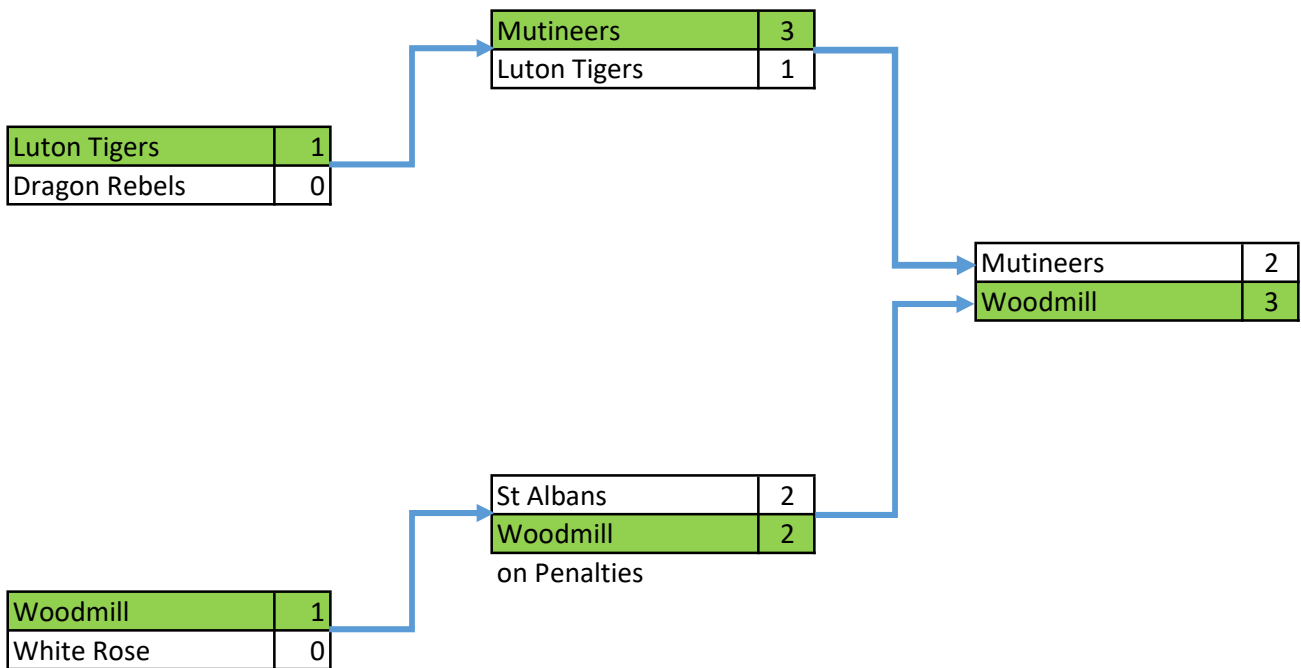

Crystal Palace Knock Out Competition 1990

Ladies Trophy

Dragon Rebels

Luton Tigers

Mutineers

White Rose

St Albans

Woodmill