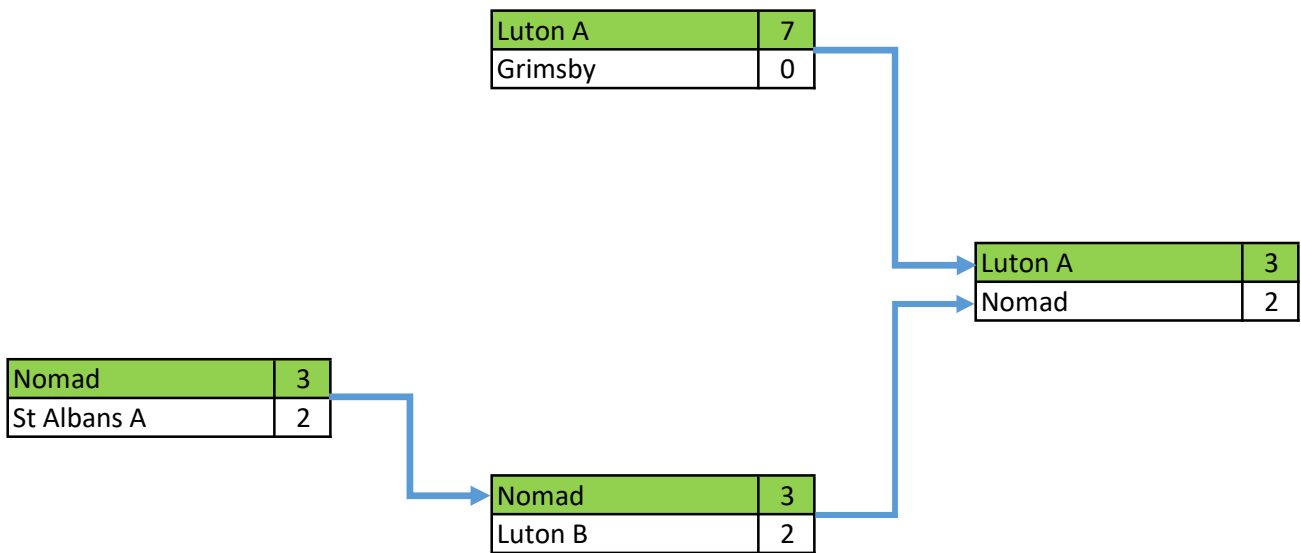

# Crystal Palace Knock Out Competition 1987 Youth Trophy

St Albans A

Grimsby

Luton A

Luton B

Nomad