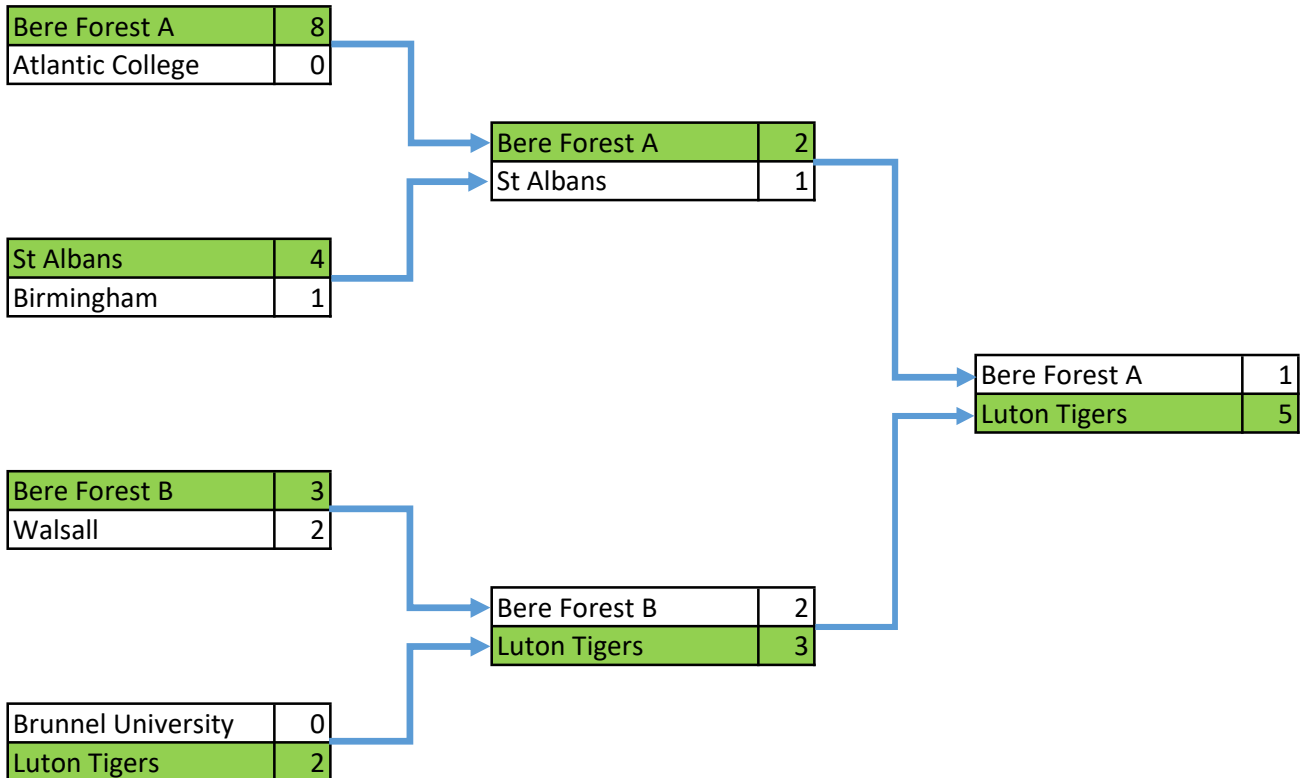

Crystal Palace Knock Out Competition 1980

Senior Trophy

St Albans

Bere Forest A
Nigel Midgley
Gary Linton
Will Whitlock

Bere Forest B
Keith Jamieson
Dave Fancourt

Luton Tigers
Alan Howkins
Peter Keane
Peter Osborne
Chris Johnson
Dave Brown