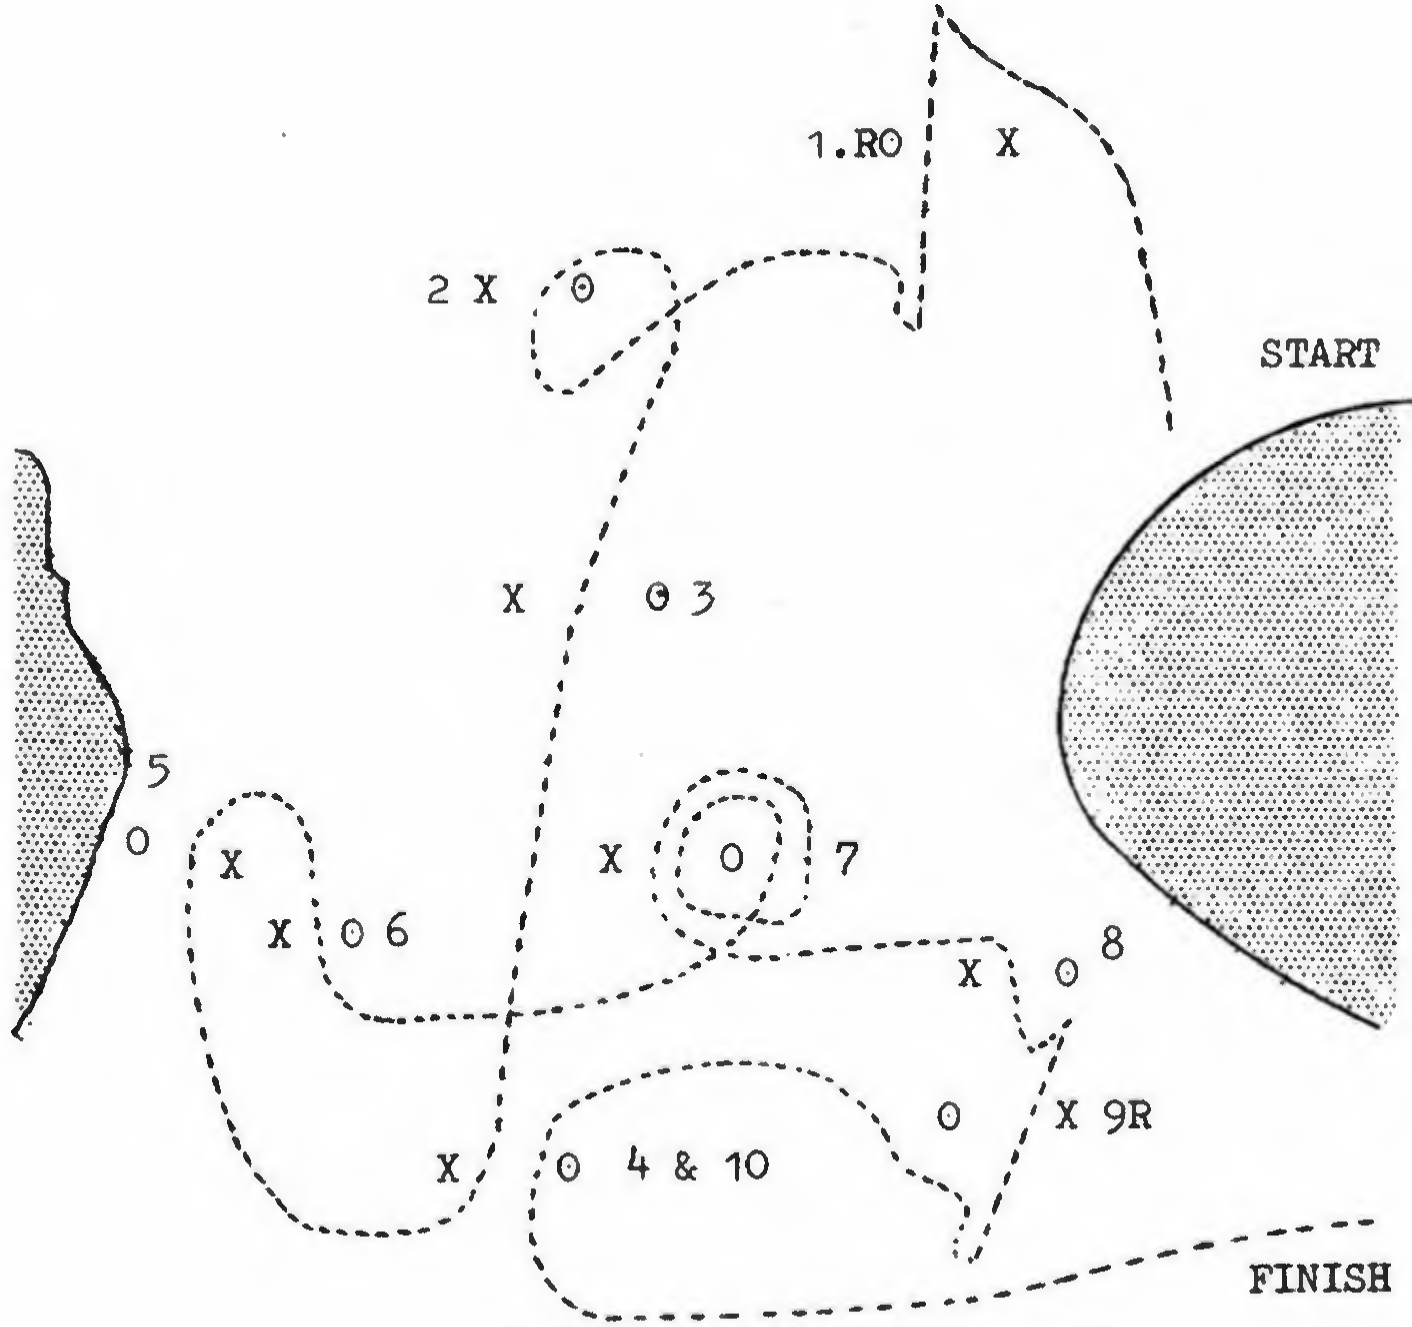

12th B.C.U. SLALOM - THISTLEBRIG, NEAR PERTH
Whit Sunday, May 25th 1958

<u>1st DIVISION</u>			<u>1st</u>	<u>Run</u>	<u>2nd</u>	<u>Run</u>	<u>Best</u>	<u>Run</u>
			<u>Pen.</u>	<u>Time</u>	<u>Pen.</u>	<u>Time</u>	<u>Total</u>	<u>%</u>
1	Iain Carmichael	Twick.	60	352	10	297	307	100
2	Keith White	M.C.C.	210	341	40	341	381	124
3	Jack McLean	Tay	200	388	130	307	437	142
4	Doug. Sims	Leam.	120	361	140	301	441	144
5	Paul Farrant	Ch. Pk.	90	375	140	323	463	151
6	Bob Roope	C.C.C.	180	300	100	402	480	157
7	David Campbell	Tay	330	336	230	256	486	159
8	Jim Barbour	C.C.C.	170	537	190	331	521	170
9	Derek McAuley	C.C.C.	660	295	190	358	548	179
10	Eric Taylor	Twick.	220	433	190	361	551	180
11	Ian McQueen	Tay	300	335	210	365	575	188
12	Bob Loudon	Tay	370	431	270	332	602	196
13	Ray Fenwick	Hexham	470	327	210	404	614	200
14	Ron Crockett	Ch. Pk.	280	352		Cap.	632	203
15	Bill Crockett	Ch. Pk.	610	522	290	437	727	237
	Ron Flowers	Twick.		Cap.		Cap.		
	Eric Totty	Lake.		Cap.		Scr.		

LADIES - Both entrants scratched.

TEAM EVENT - British A and British B both capsized.

COURSE FOR TWELFTH BRITISH NATIONAL CANOE SLALOM

THISTLEBRIG RIVER TAY MAY 1958