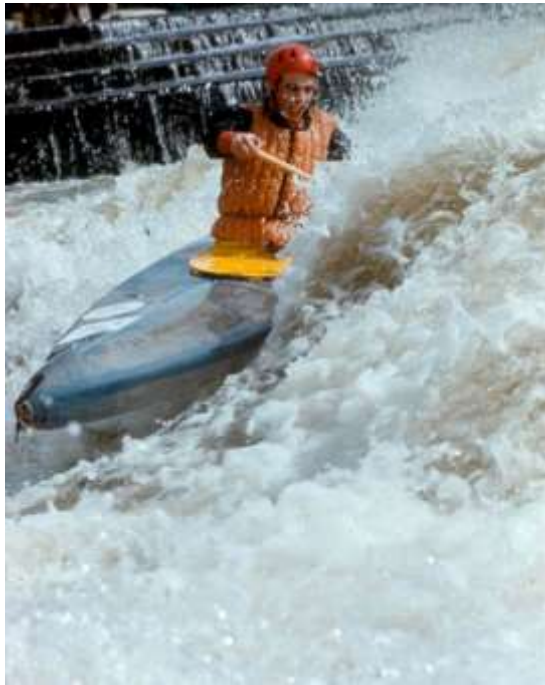

Detailed report of a Paddlers C1M Results 'Div 1' - 'Div A' - 'Premier'

Paddler Name	Year of Birth
John Albert	1949

Information

Competed in Great Britain in Slalom C1M Class as a left-handed paddler from 1968 – 1974 competitively