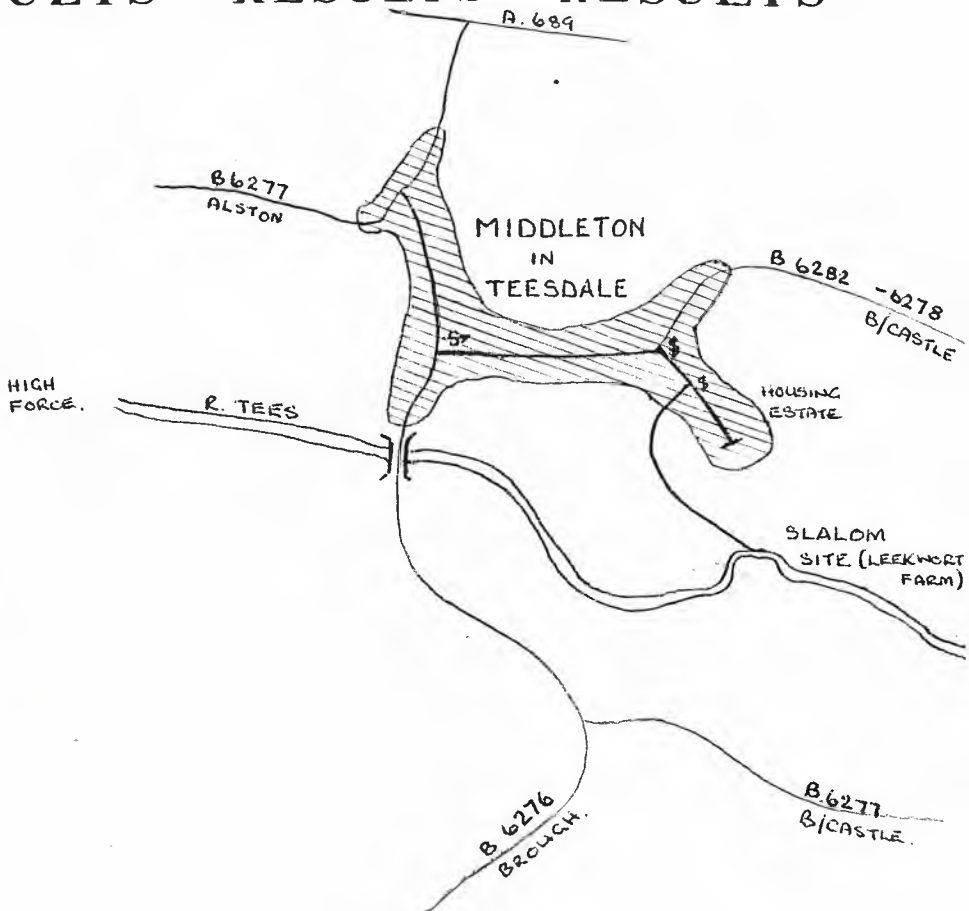

12th/13th September 1981

MIDDLETON IN TEESDALE SLALOM

RESULTS RESULTS RESULTS

TEES KAYAK CLUB

Middleton in Teesdale. 12/13.Sept.81.

G2 results

Pos.	Name	Club	Run 1	Run 2	Best	Points
1.	Leggott/Walling	Bromley	65 217	20 239	259	6
2.	Parritt/Waterhouse	A C U	35 231	100 248	266	5
3.	Phillpott/O'Brien	Islington	90 193	65 205	270	4
4.	McAuley/McAuley	K C C	40 235	50 270	275	3
5.	Wilson/Ceyney	Dudley	65 211	ret.	276	2
6.	Willet/Hutchinson	S O C	50 238	50 231	281	1
7.	Gibbons/Towry	Willenhall	110 271	65 225	290	0
8.	Broughton/Wright	Dudley	95 220	ret.	315	
9.	Nelson/Nelson	Tees	60 257	ret.	317	
10.	Tannock/Tannock	Windsor	85 279	35 286	321	
11.	Beardsmore/Beardsmore	Loughborough	55 299	70 275	345	
12.	Borton/Evans	Hemel Hemps	305 247	75 286	361	
13.	Hall/Peck	Mallet	115 255	165 254	370	
14.	Ray/Learey	Ardur	cap	135 248	383	
15.	Welsh/Rayson	Ribble	155 252	125 259	384	