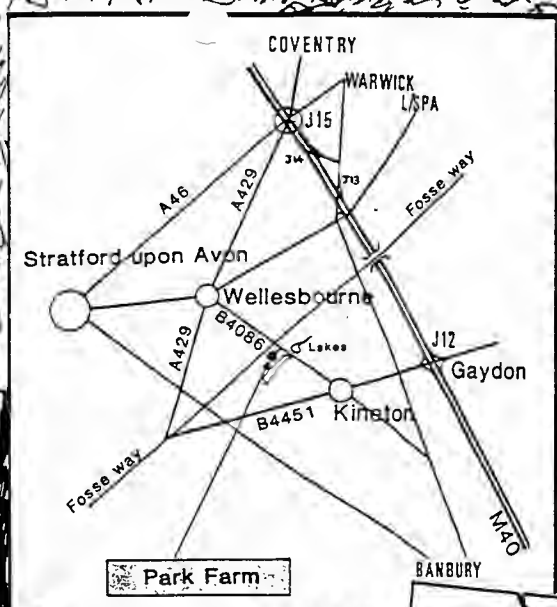

waveform
WATER SPORT

PADDLE SPORT

The largest retail showroom in the Midlands.

STRATFORD	10 MINS
WARWICK	10 MINS
COVENTRY	20 MINS
BIRMINGHAM	30 MINS
NORTHAMPTON	40 MINS
OXFORD	25 MINS
WORCESTER	30 MINS
EVESHAM	20 MINS
CHELTENHAM	45 MINS
GLOUCESTER	45 MINS
LEICESTER	35 MINS
LONDON M40	60 MINS

INTEREST FREE CREDIT
UP TO 12 MONTHS
(RETAIL PURCHASES OVER £250)
ASK FOR FULL DETAILS

PARK FARM ESTATE
COMPTON VERNEY, Nr. STRATFORD ON AVON, WARWICKSHIRE. CV35 9HJ
TEL/FAX: 0926 640573