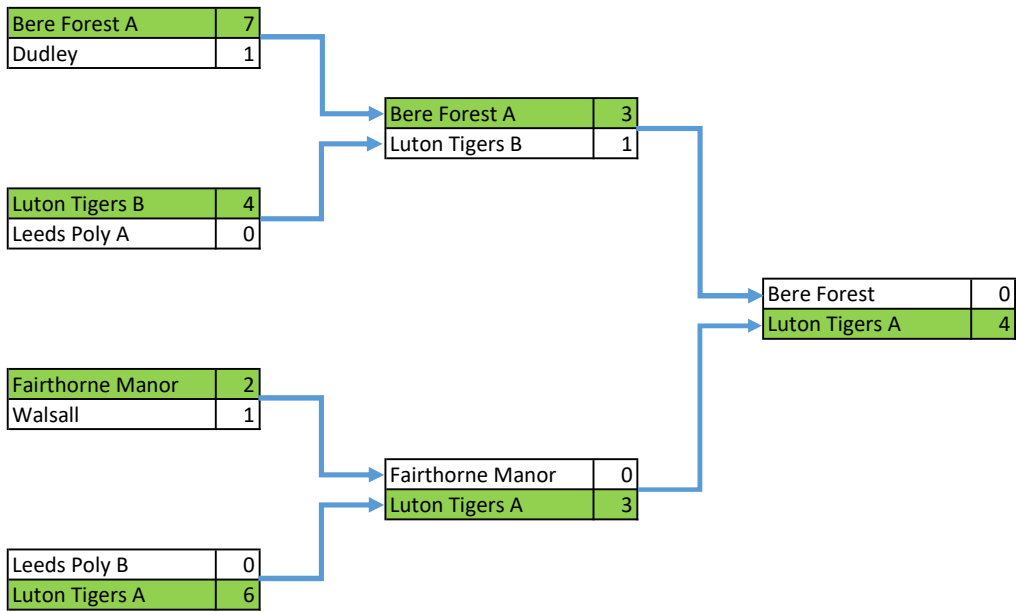

Crystal Palace Knock Out Competition 1984

Senior Trophy

Dudley
C. Wright
C. Wilson
M. Gibbons
K. Coney
R. Rolloson
P. Holden

Luton Tigers B
Chris Parks
Greg Smale
Brian Barfoot
Martin Watkins
Chris Janes
G. Slade