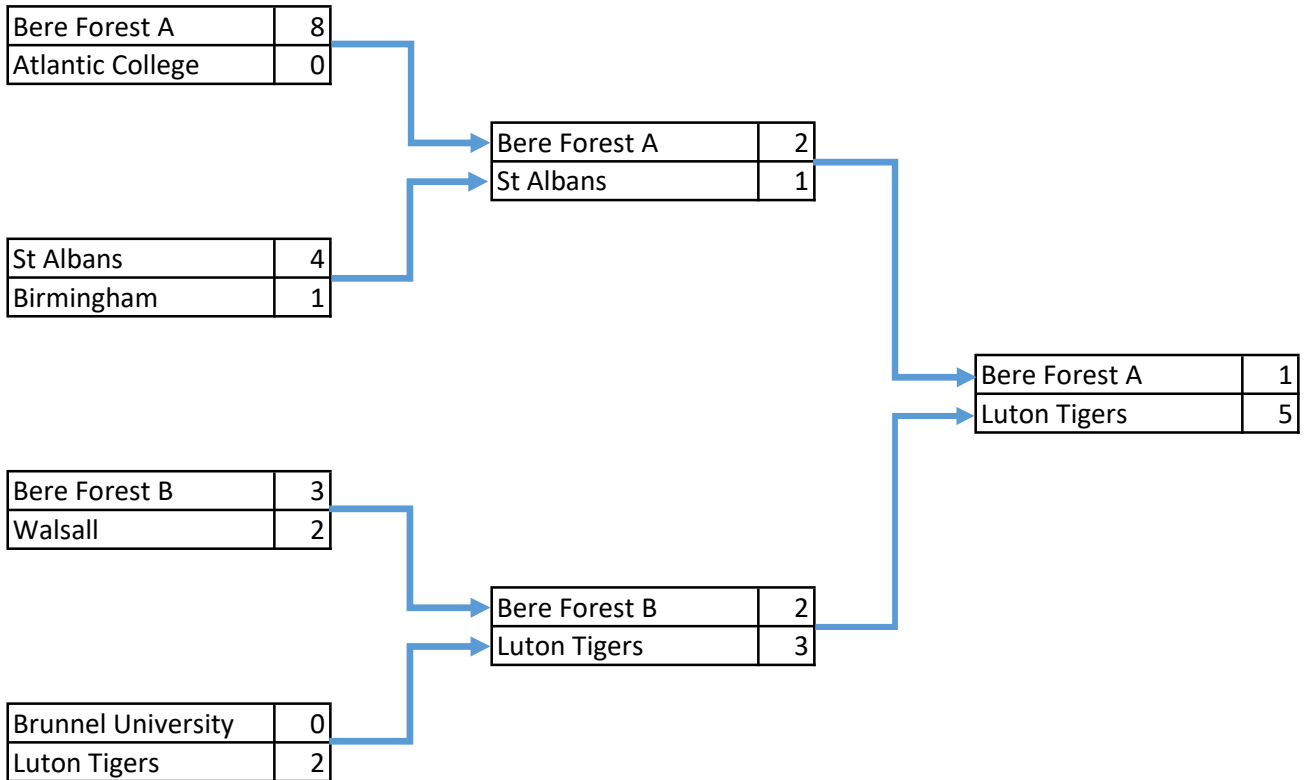

Crystal Palace Knock Out Competition 1980 Senior Trophy

| |
|----------------|
| St Albans |
| Alan Vessey |
| Mike Vessey |
| Clive Ratcliff |

| |
|---------------|
| Bere Forest A |
| Nigel Midgley |
| Gary Linton |
| Wilf ?? |
| Dave Fancourt |